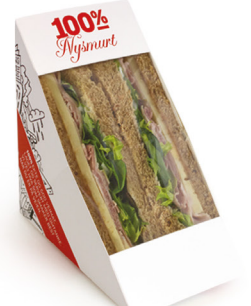

intelligent
DESIGN

excellence in
MANUFACTURE

exceptional
SERVICE